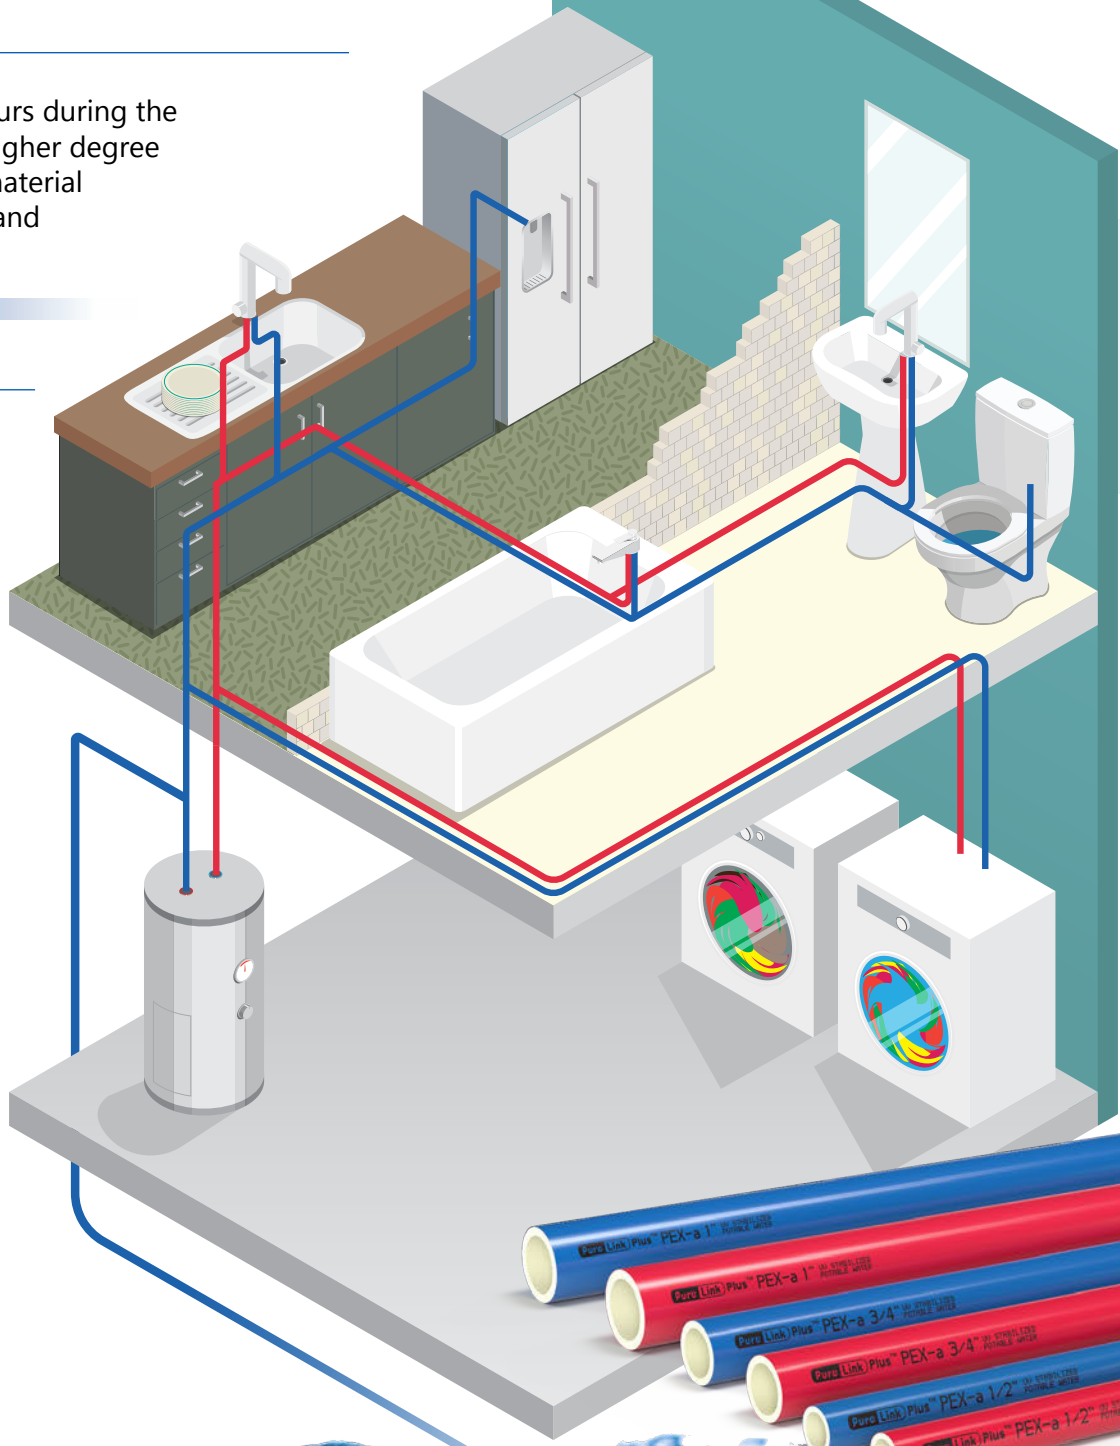

The HeatLink system approach ensures that all of our potable products can be used together to create a reliable and easy to install system that meets all of your installation needs.

Our colored-wall PEX-a tubing continues the tradition of usability and dependability that you've come to trust.

www.heatlink.com

HeatLink and PureLink are either registered trademarks or trademarks of HeatLink Group Inc.

December 9, 2020

L3280

Printed in Canada

PureLink® Plus PEX-a Tubing

Cross-linked polyethylene tubing; crosslinking occurs during the extrusion process resulting in more uniform and higher degree in cross linking, as well as significantly improved material properties, such as flexibility, chemical resistance, and durability.

Red and Blue PEX makes identification of hot and cold lines easy on any job site.